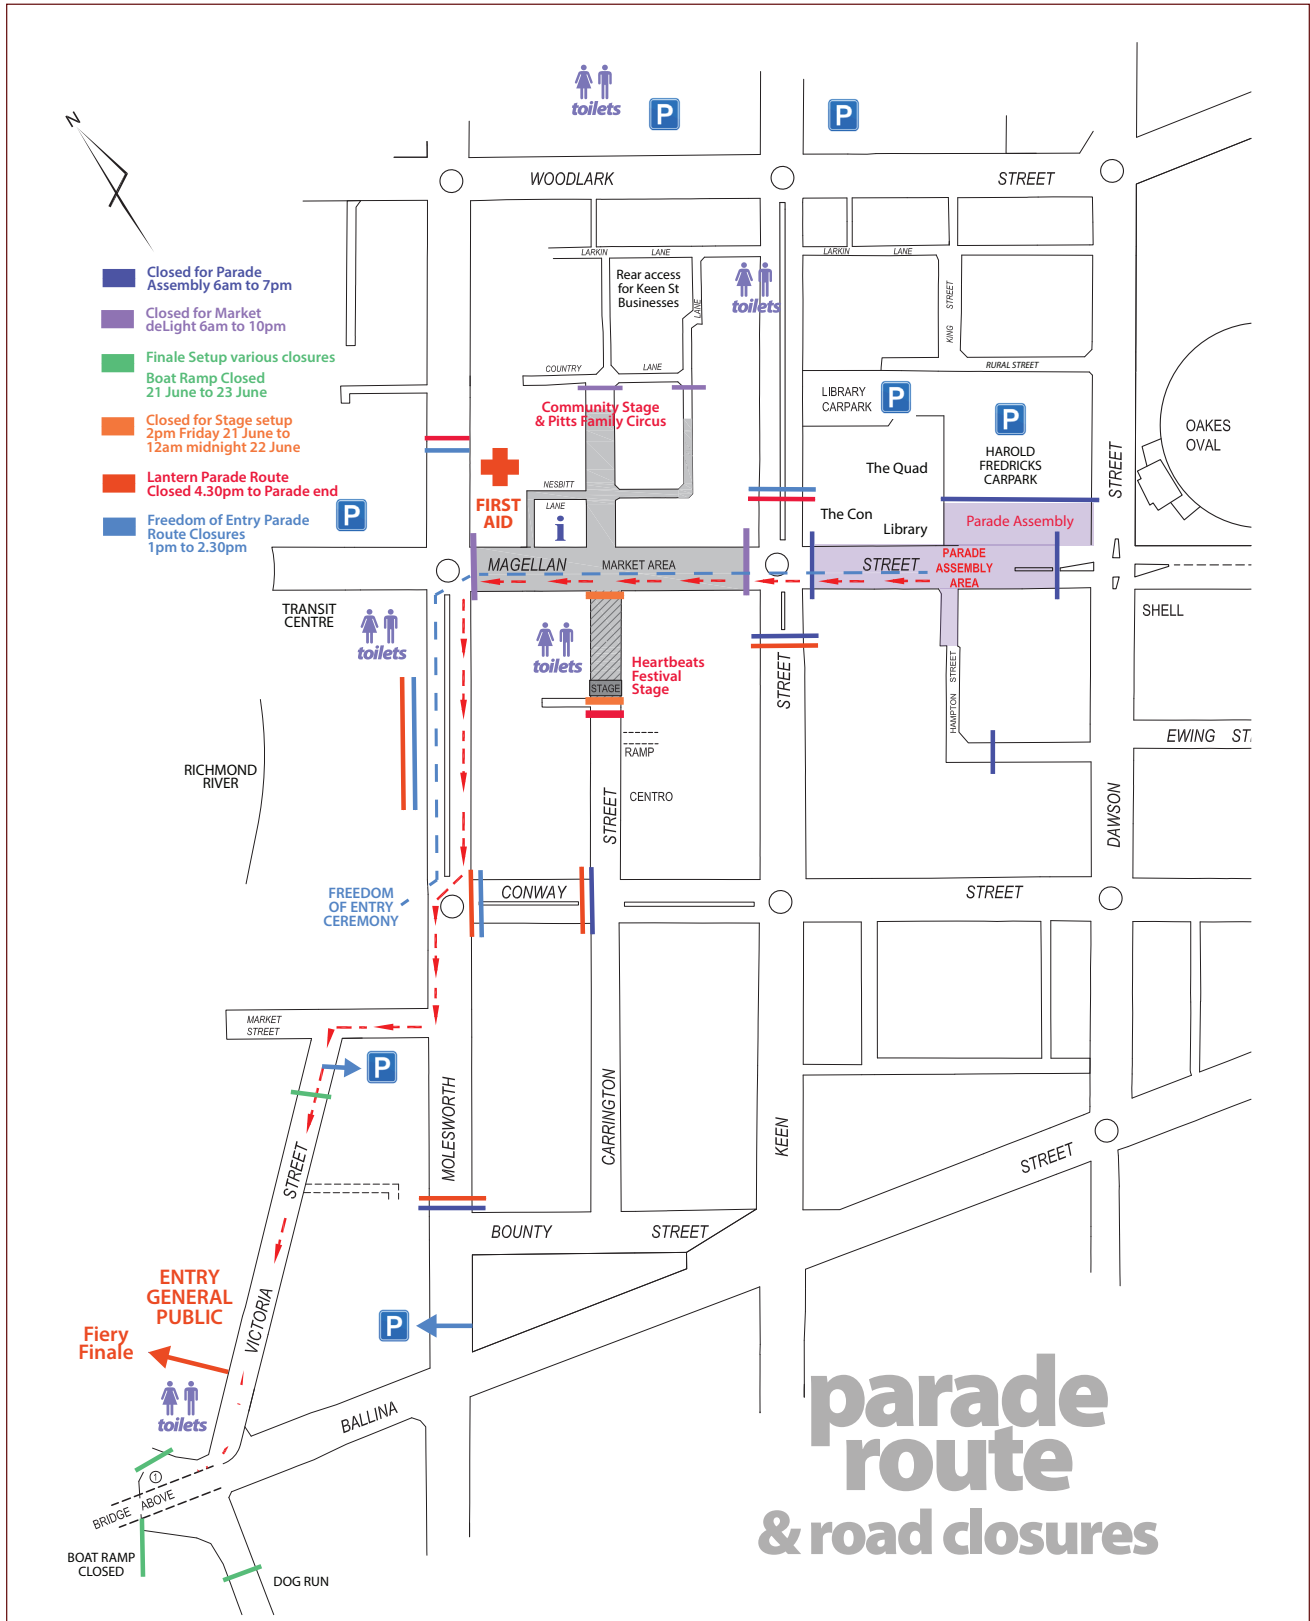

the real **lismore** lantern parade

22 june 2024

celebrating 30 years

parade route & road closures

photography by NATSKY

GREG CLARK BUILDING

liAmore!

Lismore APP